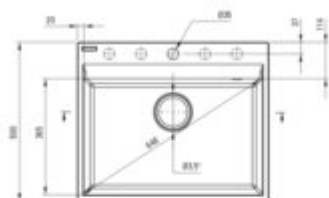

CORIO

Granite sink, 1-bowl

Product code: ZRC_210A

EAN: 5907650865636

Color: graphite

Warranty [years]: 18

Sink

Finish	graphite
Surface type	matte
Material	granite
Installation method	inset, flush
Number of bowls	1
Minimum cabinet width [mm]	600
Width [mm]	500
Length [mm]	600
Height [mm]	216
Cut-out Length [mm]	580
Cut-out Width [mm]	480
Reversible	no
Equipped with accessories	yes
Drain diameter	3.5"
Number of holes	1
Number of pre-drilled holes	4