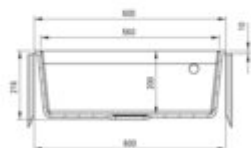

CORIO

Granite sink, 1-bowl

Product code: ZRC_210A

EAN: 5907650865636

Color: graphite

Warranty [years]: 18

Sink

Finish	graphite
Surface type	matte
Material	granite
Installation method	inset, flush
Number of bowls	1
Minimum cabinet width [mm]	600
Width [mm]	500
Length [mm]	600
Height [mm]	216
Cut-out Length [mm]	580
Cut-out Width [mm]	480
Reversible	no
Equipped with accessories	yes
Drain diameter	3.5"
Number of holes	1
Number of pre-drilled holes	4

Sink waste kit

Finish	steel
Plug type	manual
Low siphon/ Space saver	yes
possibility to connect a dishwasher/ washing machine	yes

Features:

- The finish enriched with silver ions adds antiseptic properties
- Properties of Deante granite: resistance to impact, high temperature, discoloration, therm
- Hydrophobic properties repel water molecules
- Longest, 18 years warranty
- Space-saving siphon which facilitates e.g. sorting waste
- Dedicated cleaning agent, safe for cleaned surfaces