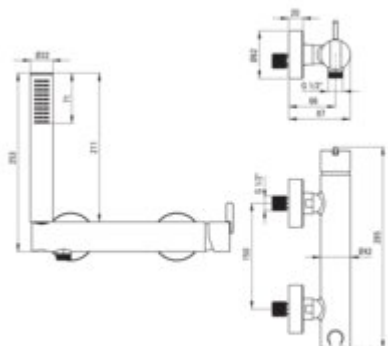

## Shower mixer, with shower set

Product code: BQS\_041M

EAN: 5907650855149

Color: chrome

Warranty [years]: 7

### Mixer

Finish	chrome
Material	brass
Mixer type	single-handle, mixer
Installation method	wall-mounted
Flow class [l/min]	A <= 15 (9.1 - 15)
Acoustic group [dB]	I (x <= 20)

### Mixer cartridge

Ceramic cartridge size	35 mm
------------------------	-------

### Hose

Length [mm]	1500
Anti-twist	1