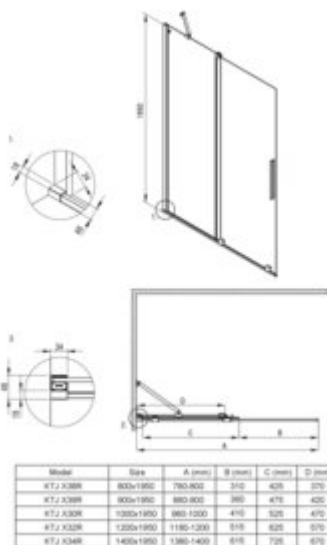

PRIZMA
Shower cabin, rectangular

Product code: KPN0P12S09

EAN: 5907650899280

Color: chrome

Warranty [years]: 5

Showe cabin (KTJ_032R)

Finish	chrome
Width [mm]	1200
Height [mm]	1950
Glass finish	transparent
Glass thickness [mm]	6
Active cover	yes
Side dimension [mm]	1200
Railings	short to perpendicular wall/long to parallel wall
Tempered glass TOTAL WHITE	no
Reversible doors	yes
Installation without shower tray possible	yes
Possibility to install a railing to a perpendicular wall	yes

Showe cabin (KTJ_039P)

Finish	chrome
Width [mm]	900
Height [mm]	1950
Glass finish	transparent
Glass thickness [mm]	6
Active cover	yes
Side dimension [mm]	880
Tempered glass TOTAL WHITE	no
Reversible doors	yes
Installation without shower tray possible	yes

Shower door

rails	adjustable stiffening the cabin
-------	---------------------------------

Features:

- Safe and durable tempered glass
- Hydrophobic Active-Cover coating that makes it easier for water to run off the glass
- Dedicated to Active Cover surfaces
- Only the best materials, the quality of which has been confirmed by laboratory tests
- Possibility to install the cabin without a shower tray, directly on the tiles
- Resistance to impacts, chemicals and stains in accordance with PN-EN 14428+A1:2008 norm, c
- Free combination of elements
- Dedicated cleaning agent, safe for cleaned surfaces