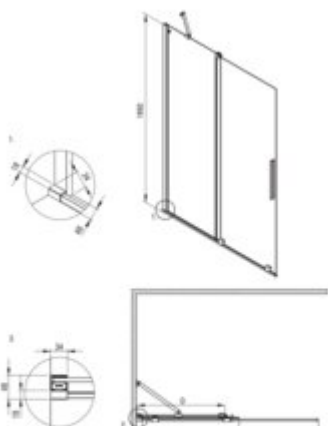

PRIZMA
Shower cabin, square

Product code: KPNNP09P09

EAN: 5907650884156

Color: nero

Warranty [years]: 5

Model	Type	A (mm)	B (mm)	C (mm)	D (mm)
KTJ K388	800x1950	790-800	310	420	370
KTJ K388	900x1950	880-900	360	470	420
KTJ K326	1200x1950	1180-1200	410	520	470
KTJ K326	1200x1950	1180-1200	510	620	570
KTJ K348	1400x1950	1380-1400	510	720	670

Showe cabin

Finish	nero
Width [mm]	900
Height [mm]	1950
Glass finish	transparent
Glass thickness [mm]	6
Active cover	yes
Side dimension [mm]	900
Railings	short to perpendicular wall/long to parallel wall
Tempered glass TOTAL WHITE	no
Reversible doors	yes
Installation without shower tray	yes possible
Possibility to install a railing to a perpendicular wall	yes

Features:

- Hydrophobic Active-Cover coating that makes it easier for water to run off the glass
- Possibility to install the cabin without a shower tray, directly on the tiles
- Possibility of mounting the cabin directly on tiles or on Correo granite (KQR) and Kerria Plus acrylic (KTS) shower trays
- Safe and durable tempered glass
- Resistance to impacts, chemicals and stains in accordance with PN-EN 14428+A1:2008 norm, c
- The railings give the structure rigidity
- Only the best materials, the quality of which has been confirmed by laboratory tests
- Dedicated to Active Cover surfaces
- Innovative, durable and easy to clean Nero coating
- Dedicated cleaning agent, safe for cleaned surfaces