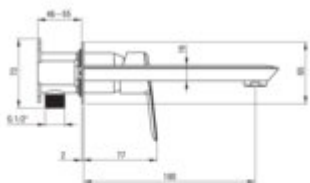

## Washbasin tap, concealed

Product code: BQA\_054L

EAN: 5908212075524

Color: chrome

Warranty [years]: 7

### Mixer

Finish	chrome
Material	brass
Mixer type	single-handle, mixer
Installation method	concealed
Total mixer height [mm]	252
Flow class [l/min]	Z - 4-9 l/min
Acoustic group [dB]	I (x <= 20)

### Mixer cartridge

Ceramic cartridge size	35 mm
------------------------	-------