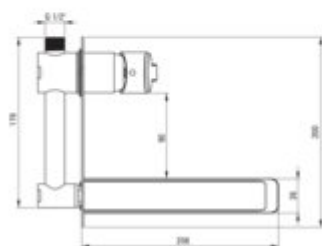

## Washbasin tap, concealed

Product code: BQA\_054L

EAN: 5908212075524

Color: chrome

Warranty [years]: 7

### Mixer

Finish	chrome
Material	brass
Mixer type	single-handle, mixer
Installation method	concealed
Total mixer height [mm]	252
Flow class [l/min]	Z - 4-9 l/min
Acoustic group [dB]	I (x <= 20)

### Mixer cartridge

Ceramic cartridge size	35 mm
------------------------	-------