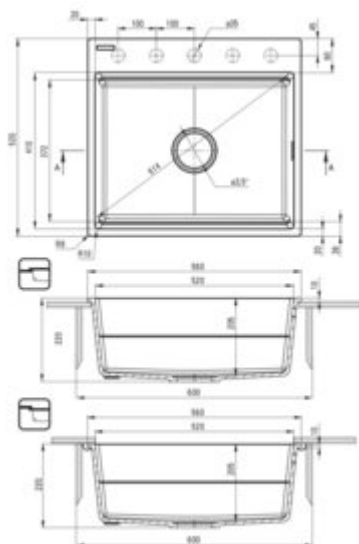

#### Sink

Finish	anthracite metallic
Surface type	matte
Material	granite
Installation method	undermount, inset, flush
Number of bowls	1
Minimum cabinet width [mm]	600
Width [mm]	520
Length [mm]	560
Height [mm]	220
Bowl depth [mm]	205
Cut-out Length [mm]	540
Cut-out Width [mm]	500
Cut-out Length [mm]	520
Cut-out Width [mm]	410
Equipped with accessories	yes
Drain diameter	3.5"
Number of pre-drilled holes	5