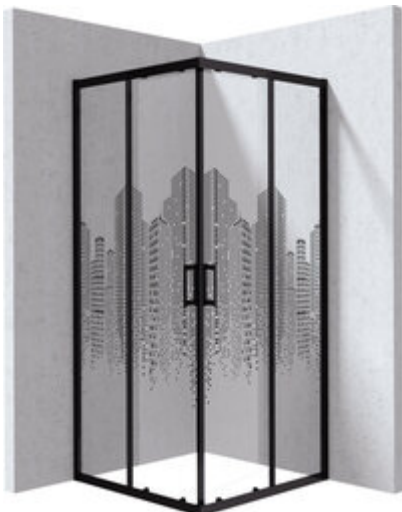

FUNKIA EVO

Shower cabin, square

Product code: KYC_ND99P

EAN: 5907650898832

Color: nero

Warranty [years]: 5

Finish	nero
Shape	square
Width [mm]	900
Length [mm]	900
Height [mm]	1950
Glass finish	transparentne wzór miasto
Glass thickness [mm]	5
Active cover	yes
Adjustment range up to [mm]	20
Masking of assembly elements	yes
Profiles levelling the curvature of the walls	yes
Reversible doors	yes
Installation without shower tray possible	yes
Double top rollers with ball bearings	yes
Detachable lower rollers	yes
Quick assembly with clips	yes

Features:

- An innovative combination of granite and steel
-
- Hydrophobic Active-Cover coating that makes it easier for water to run off the glass
- Dedicated to Active Cover surfaces
- Double top rollers with ball bearings
- Bottom rollers allow for the door detachment and easier product care
- Possibility to install the cabin without a shower tray, directly on the tiles
- Safe and durable tempered glass
- Resistance to impacts, chemicals and stains in accordance with PN-EN 14428+A1:2008 norm, c
- The profile system makes it possible to reduce the curvature of the walls
- Covering of assembly elements
- Only the best materials, the quality of which has been confirmed by laboratory tests
- Dedicated cleaning agent, safe for cleaned surfaces