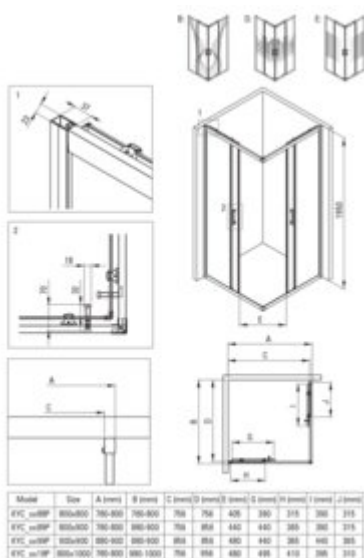

FUNKIA EVO

Shower cabin, square

Product code: KYC_ND99P

EAN: 5907650898832

Color: nero

Warranty [years]: 5

Finish	nero
Shape	square
Width [mm]	900
Length [mm]	900
Height [mm]	1950
Glass finish	transparentne wzór miasto
Glass thickness [mm]	5
Active cover	yes
Adjustment range up to [mm]	20
Masking of assembly elements	yes
Profiles levelling the curvature of the walls	yes
Reversible doors	yes
Installation without shower tray possible	yes
Double top rollers with ball bearings	yes
Detachable lower rollers	yes
Quick assembly with clips	yes

Features:

- An innovative combination of granite and steel
-
- Hydrophobic Active-Cover coating that makes it easier for water to run off the glass
- Dedicated to Active Cover surfaces
- Double top rollers with ball bearings
- Bottom rollers allow for the door detachment and easier product care
- Possibility to install the cabin without a shower tray, directly on the tiles
- Safe and durable tempered glass
- Resistance to impacts, chemicals and stains in accordance with PN-EN 14428+A1:2008 norm, c
- The profile system makes it possible to reduce the curvature of the walls
- Covering of assembly elements
- Only the best materials, the quality of which has been confirmed by laboratory tests
- Dedicated cleaning agent, safe for cleaned surfaces