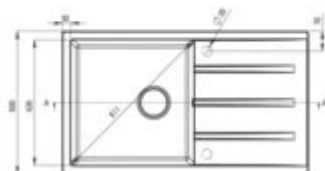

ADEL

Granite sink, 1-bowl with drainer

Product code: ZLM_T113

EAN: 5907650834816

Color: anthracite metallic

Warranty [years]: 18

Sink

Finish	anthracite metallic
Surface type	matte
Material	granite
Installation method	inset
Number of bowls	1
Minimum cabinet width [mm]	600
Width [mm]	500
Length [mm]	860
Height [mm]	210
Bowl depth [mm]	196
Cut-out Length [mm]	840
Cut-out Width [mm]	480
Reversible	yes
Equipped with accessories	yes
Drain diameter	3.5"
Number of pre-drilled holes	2