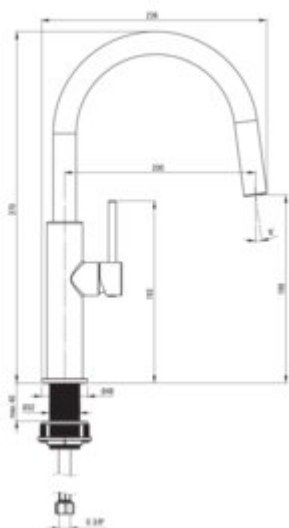

EVORA Kitchen tap

Product code: BQJ_062M

EAN: 5907650859031

Color: chrome

Warranty [years]: 7

Mixer

| | |
|-------------------------|----------------------|
| Finish | chrome |
| Material | steel 304 |
| Mixer type | single-handle, mixer |
| Installation method | standing |
| Total mixer height [mm] | 370 |
| Flow class [l/min] | Z - 4-9 l/min |
| Acoustic group [dB] | II (20 < x <= 30) |

Mixer cartridge

| | |
|------------------------|-------|
| Ceramic cartridge size | 25 mm |
|------------------------|-------|

Spout

| | |
|------------------------|-----------|
| Spout type | swivel |
| Mixer spout range [mm] | 200 |
| Material | steel 304 |

Aerator

| | |
|--------------|-----------------|
| Aerator type | honeycomb, flat |
| Aerator size | M18 |

Connecting hose

| | |
|---------------------|------|
| Length [mm] | 600 |
| Installation thread | 3/8" |
| Connection thread | M10 |

Features:

-
- The mounting sleeve facilitates the installation of the mixer
- Z flow class (4-9 l/min) allowing for water consumption reduction
- The mixer is equipped with a stream aerator
- 45 cm connection hoses included