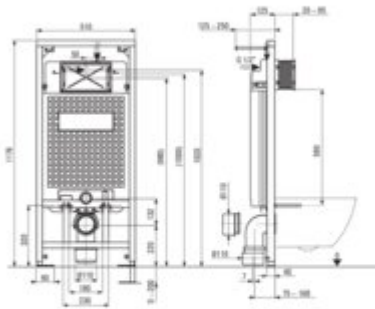

BLUR

Toilet set, concealed

Product code: CDZN6ZPW

EAN: 5908212083369

Color: nero, white

Warranty [years]: 10

Concealed toilet frame

Frame height adjustment [mm]	200
Tank capacity [l]	9
Double flushing [l]	3/6
Designated for light casing	yes
Designated for installation in front of the load-bearing wall	yes
Connection valve G1/2"	yes
Silent flushing and filling	yes
Mounting bolts spacing 180 mm and 230 mm	yes

Toilet bowl

Finish	white
Type	wall-mounted
Rim type	rimless
Hidden mountings	yes

Toilet seat

Slow-close toilet seat	yes
Slim toilet seat	yes
Quick seat detachment	yes
Antibacterial	yes

Flush button

Finish	nero
Surface type	matte
Button type	duple