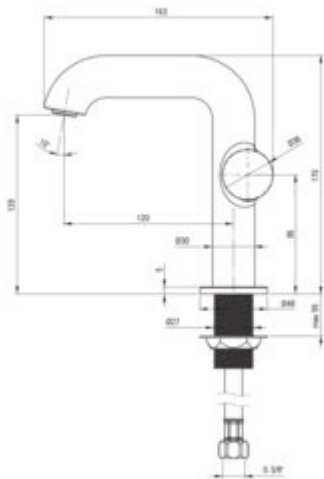

SILIA HEXA

Washbasin tap, with rectangular spout

Product code: BHS_F24M

EAN: 5907650886600

Color: brushed steel

Warranty [years]: 7

Mixer

Finish	steel
Material	brass
Mixer type	single-handle, mixer
Installation method	standing
Total mixer height [mm]	170
Flow class [l/min]	Z - 4-9 l/min
Acoustic group [dB]	I (x ≤ 20)

Mixer cartridge

Ceramic cartridge size	25 mm
------------------------	-------

Spout

Mixer spout range [mm]	120
Material	brass

Aerator

Aerator type	flat, swivel, honeycomb
Aerator size	M24

Connecting hose

Length [mm]	450
Installation thread	3/8"
Connection thread	M10

Features:

- Deante Design Studio Collection
- Decorative lever - jewelry for your bathroom
- Noble form and timeless simplicity
- Innovative and easy to maintain brushed steel coating
- Coating applied using the PVD method
- The mixer is equipped with a stream aerator
- The mixer body is made of the highest quality brass
- The movable aerator allows you to direct the water stream
- The mounting sleeve facilitates the installation of the mixer
- 45 cm connection hoses included
- Only the best materials, the quality of which has been confirmed by laboratory tests
- Z flow class (4-9 l/min) allowing for water consumption reduction
- The lever on the side makes it easier to keep the spout clean
- Cleaning agent for fixtures in all colors available