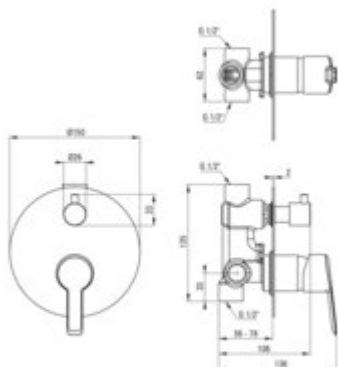

ARNIKA

Shower mixer, concealed

Product code: BQA_044P

EAN: 5908212074275

Color: chrome

Warranty [years]: 7

Mixer

Finish	chrome
Material	brass
Mixer type	single-handle, mixer
Installation method	concealed
Total mixer height [mm]	80
Flow class [l/min]	S - 15.1-19.8 l/min
Acoustic group [dB]	I (x ≤ 20)

Mixer cartridge

Ceramic cartridge size	35 mm
------------------------	-------

Function switch

Switch type	ceramic mechanical
-------------	--------------------

Features:

- Deante Design Studio Collection
- Design full of beauty and harmony
- The variety of colours gives many arrangement possibilities
- The mixer body is made of the highest quality brass
- Flush-mounted installation ensures the aesthetics of the bathroom
- Only the best materials, the quality of which has been confirmed by laboratory tests
- The faucet includes a concealed element
- Mechanical ceramic function switch
- Cleaning agent for fixtures in all colors available