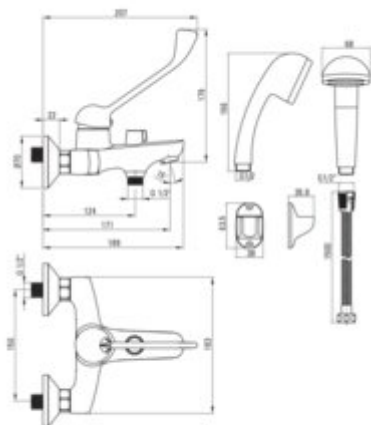

BORO

Bath mixer, with shower set

Product code: BMO_011C

EAN: 5907650886921

Color: chrome

Warranty [years]: 7

Mixer

Finish	chrome
Material	brass
Mixer type	single-handle, mixer
Installation method	wall-mounted
Flow class [l/min]	S - 15.1-19.8 l/min
Acoustic group [dB]	II (20 < x <= 30)
Clinic lever	yes

Mixer cartridge

Ceramic cartridge size	35 mm
------------------------	-------

Spout

Spout type	still
Mixer spout range [mm]	124
Material	brass

Function switch

Switch type	ceramic mechanical
-------------	--------------------

Aerator

Aerator type	honeycomb
Aerator size	M24

Hose

Length [mm]	1500
Braid type	single-braided

Features:

- Extended Clinic lever for easy operation
- The mixer body is made of the highest quality brass
- Only the best materials, the quality of which has been confirmed by laboratory tests