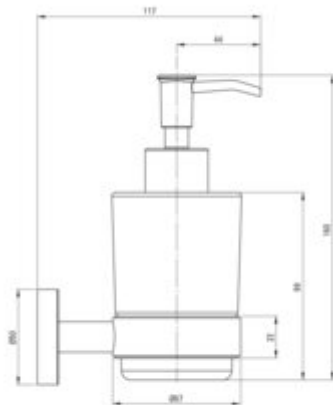

JASMIN

Soap dispenser

Product code: ADJ_0421

EAN: 5907650860419

Color: chrome

Warranty [years]: 2

Finish	chrome
Surface type	shine
Material	steel 304
Height [mm]	160
Width [mm]	67
Depth [mm]	117
Mounting kit included	yes