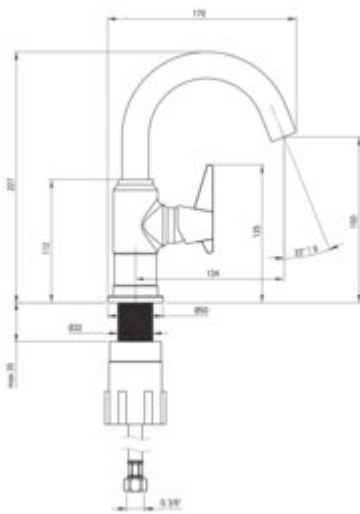

TEMISTO

Washbasin tap

Product code: BQT_N20M

EAN: 5907650827573

Color: nero

Warranty [years]: 7

Mixer

Finish	nero
Material	brass
Mixer type	single-handle, mixer
Installation method	standing
Total mixer height [mm]	227
Flow class [l/min]	Z - 4-9 l/min
Acoustic group [dB]	I (x <= 20)

Mixer cartridge

Ceramic cartridge size	25 mm
------------------------	-------

Spout

Spout type	swivel
Mixer spout range [mm]	134
Material	stainless steel

Aerator

Aerator type	swivel, honeycomb
Aerator size	M18.5

Connecting hose

Length [mm]	450
Installation thread	3/8"
Connection thread	M10

Features:

- Deante Design Studio Collection
- Design that connects the past with the future
- Hand-crafted elements
- Innovative, durable and easy to clean Nero coating
- The mixer body is made of the highest quality brass
- The mixer is equipped with a stream aerator
- The movable aerator allows you to direct the water stream
- The mounting sleeve facilitates the installation of the mixer
- 45 cm connection hoses included
- Z flow class (4-9 l/min) allowing for water consumption reduction
- The lever on the side makes it easier to keep the spout clean
- we recommend buying a universal plug in the color of the mixer
- Cleaning agent for fixtures in all colors available