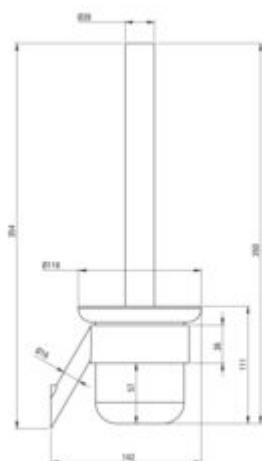

SILIA  
Toilet brush, wall-mounted

Product code: ADI\_F711

EAN: 5907650823773

Color: brushed steel

Warranty [years]: 2

Finish	steel
Surface type	brushed
Material	brass
Height [mm]	354
Width [mm]	116
Depth [mm]	142
Mounting kit included	yes