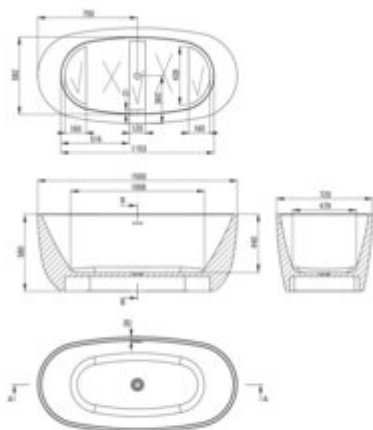

ALPINIA

Acrylic bathtub, freestanding

Product code: KDU_015W

EAN: 5908212090695

Color: white

Warranty [years]: 5

Finish	white
Material	acrylic
Width [mm]	735
Length [mm]	1500
Height [mm]	580
Depth [mm]	440
capacity [l]	160
Weight with water [kg]	247
Weight without water [kg]	37
Installation method	freestanding
built-in overflow	yes
Siphon included	yes

Features:

- Easy to clean and maintain
- The set includes a waste trap with a click-clack plug
- Freedom in choosing the faucet - wall-mounted, concealed or floor-mounted
- Dedicated cleaning agent, safe for cleaned surfaces
- Only the best materials, the quality of which has been confirmed by laboratory tests
- Durable acrylic material that maintains its shine and color