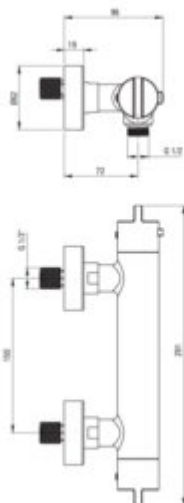

THERM

Shower mixer, thermostatic

Product code: BCH_D4BT

EAN: 5907650817499

Color: titanium

Warranty [years]: 7

Mixer

Finish	titanium
Material	brass
Mixer type	two-handle, thermostatic
Installation method	wall-mounted
Total mixer height [mm]	96
Flow class [l/min]	S - 15.1-19.8 l/min
Acoustic group [dB]	II (20 < x <= 30)
Check valves	yes

Features:

- Innovative, durable and easy to clean Titanium coating
- Thermostatic cartridge for precise water temperature setting
- The mixer body is made of the highest quality brass
- Only the best materials, the quality of which has been confirmed by laboratory tests
- 38°C temperature lock
- Ergonomic knobs
- Top grade brass
- Combination of functionality and aesthetics
- Reinforced check valves compensate for pressure surges
- Cleaning agent for fixtures in all colors available