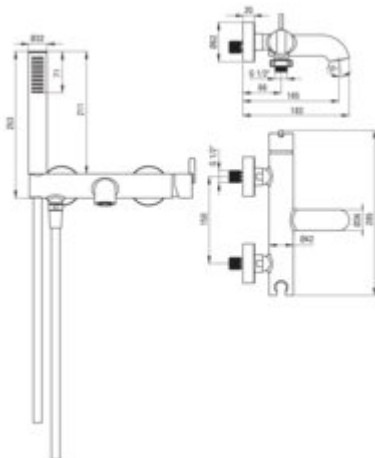

SILIA

Bath mixer, with shower set

Product code: BQS_D11M

EAN: 5907650818397

Color: titanium

Warranty [years]: 7

Mixer

Finish	titanium
Material	brass
Mixer type	single-handle, mixer
Installation method	wall-mounted
Total mixer height [mm]	183
Flow class [l/min]	A <= 15 (9.1 - 15)
Acoustic group [dB]	I (x <= 20)

Mixer cartridge

Ceramic cartridge size	35 mm
------------------------	-------

Spout

Spout type	still
Mixer spout range [mm]	165
Material	brass

Function switch

Switch type	ceramic mechanical
-------------	--------------------

Aerator (XDCH2TUN0)

Aerator size	M24
--------------	-----

Aerator (XDCTOPCO0)

Aerator type	flat, swivel, silicone
Aerator size	M24

Hose

Length [mm]	1500
Anti-twist	1

Hand shower

Number of functions	1
Anti-calc	yes
Additional features	cool-out