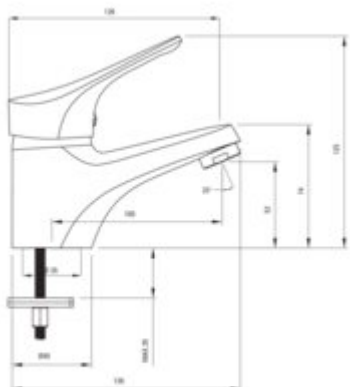

JOKO

Washbasin tap

Product code: BOJE020M

EAN: 5907650865292

Color: chrome

Warranty [years]: 5

Mixer

Finish	chrome
Material	brass
Mixer type	single-handle, mixer
Installation method	standing
Total mixer height [mm]	125
Flow class [l/min]	A <= 15 (9.1 - 15)
Acoustic group [dB]	I (x <= 20)

Mixer cartridge

Ceramic cartridge size	40 mm
Eco-click cartridge	yes
Temperature lock	yes

Spout

Mixer spout range [mm]	100
Material	brass

Aerator

Aerator type	honeycomb
Aerator size	M24

Connecting hose

Length [mm]	350
Installation thread	3/8"
Connection thread	M10

Features:

- Only the best materials, the quality of which has been confirmed by laboratory tests
- Two-step ECO-click cartridge, allowing to reduce the water flow below 5 l/min
- The mixer is equipped with a stream aerator
- The mixer body is made of the highest quality brass
- 45 cm connection hoses included
- Cleaning agent for fixtures in all colors available