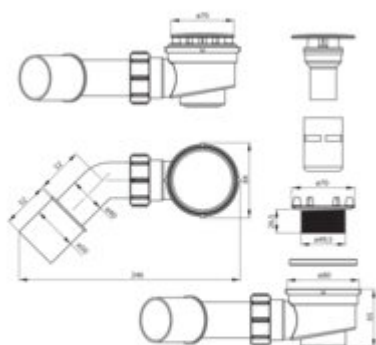

## EASY-CLEAN Shower tray waste kit

**Product code:** NHC\_025C

**EAN:** 5908212074039

**Color:** chrome

**Warranty [years]:** 2

Finish	chrome
Plug type	open
Drain diameter	50 mm
External elements color	chrome
Low siphon/ Space saver	yes
Cleaning method	from the top
Prevention of unpleasant odours	yes