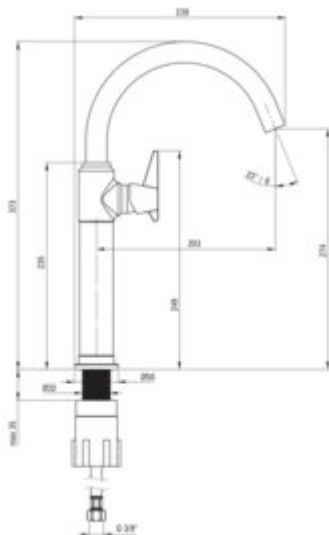

TEMISTO

Washbasin tap, tall

Product code: BQT_020K

EAN: 5907650827405

Color: chrome

Warranty [years]: 7

Mixer

Finish	chrome
Material	brass
Mixer type	single-handle, mixer
Installation method	standing
Total mixer height [mm]	373
Flow class [l/min]	Z - 4-9 l/min
Acoustic group [dB]	I (x <= 20)

Mixer cartridge

Ceramic cartridge size	25 mm
------------------------	-------

Spout

Spout type	swivel
Mixer spout range [mm]	203
Material	stainless steel

Aerator

Aerator type	swivel, honeycomb
Aerator size	M18.5

Connecting hose

Length [mm]	450
Installation thread	3/8"
Connection thread	M10

Features:

- Design that connects the past with the future
- Hand-crafted elements
- The lever on the side makes it easier to keep the spout clean
- The mixer is equipped with a stream aerator
- The movable aerator allows you to direct the water stream
- 45 cm connection hoses included
- The mounting sleeve facilitates the installation of the mixer
- Z flow class (4-9 l/min) allowing for water consumption reduction
- The mixer body is made of the highest quality brass
- we recommend buying a universal plug in the color of the mixer
- Cleaning agent for fixtures in all colors available
- Deante Design Studio Collection