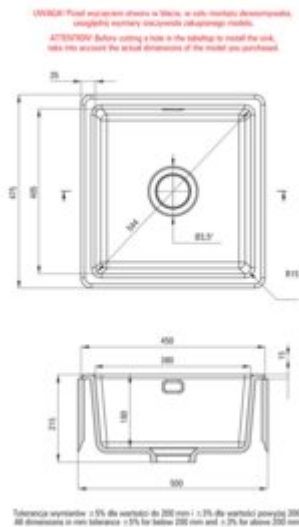

SABOR
Ceramic sink, 1-bowl

Product code: ZCB_A103
EAN: 5907650877998
Color: bianco
Warranty [years]: 2

Sink

Finish	bianco
Surface type	matte
Material	ceramic
Installation method	inset, undermount
Number of bowls	1
Minimum cabinet width [mm]	500
Width [mm]	475
Length [mm]	450
Height [mm]	215
Bowl depth [mm]	180
Cut-out Length [mm]	430
Cut-out Width [mm]	455
Reversible	no
Equipped with accessories	yes
Drain diameter	3.5"

Sink waste kit

Finish	steel
Plug type	manual
Low siphon/ Space saver	yes
possibility to connect a dishwasher/ washing machine	yes

Features:

- **ATTENTION!** Before cutting a hole in the tabletop to install the sink, take into account th
- Hard and durable ceramics does not lose its properties with long use
- The sink is equipped with fittings with a connection to the dishwasher
- Dedicated cleaning agent, safe for cleaned surfaces
- Space-saving siphon which facilitates e.g. sorting waste