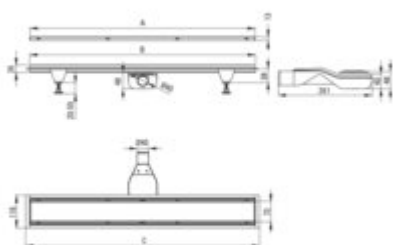

Linear drain, floor

Product code: KOS_N08D
EAN: 5907650814375
Color: nero
Warranty [years]: 10

Model	A (mm)	B (mm)	C (mm)
KOS-N08D	800	50	800
KOS-N08D	800	50	700
KOS-N08D	700	50	800
KOS-N08D	600	50	800
KOS-N08D	500	50	800

Finish	nero
Length [mm]	800
Material	stainless steel
Siphon flow [l/min]	36
Siphon 360 degrees	yes
Siphon included	yes
Siphon cleaned from the top	yes
Connection diameter [mm]	50
adjustable feet included	yes
Reversible drain	yes
Waterproofing mat	yes

Features:

- The drain is made of high quality stainless steel
- The set includes feet for easy leveling and a hook for removing the grate
- Easy to clean siphon
- Only the best materials, the quality of which has been confirmed by laboratory tests
- Hygienic certificate of the National Institute of Hygiene confirming the product's compliance
- Dedicated cleaning agent, safe for cleaned surfaces
- Possibility to choose installation method
- Insert wet/dry - effective barrier against sewage odors