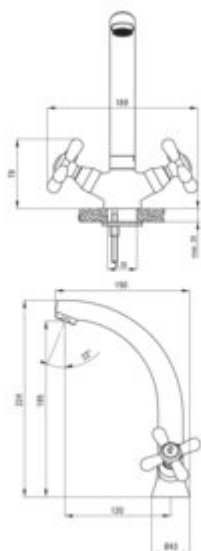

SYMETRIO

Washbasin tap

Product code: BOS_020D

EAN: 5908212087725

Color: chrome

Warranty [years]: 5

Mixer

Finish	chrome
Material	brass
Mixer type	two-handle, mixer
Installation method	standing
Total mixer height [mm]	224
Flow class [l/min]	S - 15.1-19.8 l/min
Acoustic group [dB]	II (20 < x <= 30)

Mixer cartridge

Ceramic cartridge size	1/2"
------------------------	------

Spout

Spout type	swivel
Mixer spout range [mm]	120
Material	steel 304

Aerator

Aerator type	honeycomb
Aerator size	M24

Connecting hose

Length [mm]	350
Installation thread	3/8"
Connection thread	M10

Features:

- Cleaning agent for fixtures in all colors available