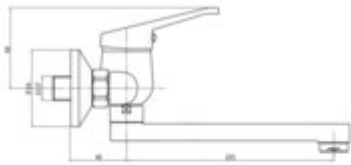

LOBO

Kitchen tap, wall-mounted

Product code: BYU_080M

EAN: 5908212002148

Color: chrome

Warranty [years]: 5

Mixer

Finish	chrome
Material	brass
Mixer type	single-handle, mixer
Installation method	wall-mounted
Flow class [l/min]	S - 15.1-19.8 l/min
Acoustic group [dB]	II (20 < x <= 30)

Mixer cartridge

Ceramic cartridge size	35 mm
------------------------	-------

Spout

Spout type	swivel
Mixer spout range [mm]	273
Material	steel 304

Aerator

Aerator size	M24
--------------	-----

Features:

- Cleaning agent for fixtures in all colors available