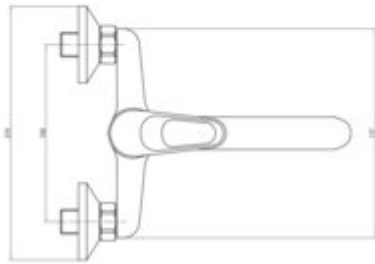

LOBO

Kitchen tap, wall-mounted

Product code: BYU_080M

EAN: 5908212002148

Color: chrome

Warranty [years]: 5

Mixer

Finish	chrome
Material	brass
Mixer type	single-handle, mixer
Installation method	wall-mounted
Flow class [l/min]	S - 15.1-19.8 l/min
Acoustic group [dB]	II (20 < x <= 30)

Mixer cartridge

Ceramic cartridge size	35 mm
------------------------	-------

Spout

Spout type	swivel
Mixer spout range [mm]	273
Material	steel 304

Aerator

Aerator size	M24
--------------	-----

Features:

- Cleaning agent for fixtures in all colors available