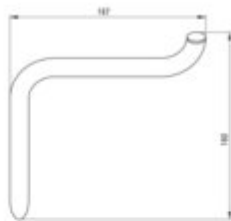

SILIA  
Toilet paper holder, wall-mounted

**Product code:** ADI\_R211  
**EAN:** 5907650828297  
**Color:** brushed gold  
**Warranty [years]:** 2

|                       |         |
|-----------------------|---------|
| Finish                | gold    |
| Surface type          | brushed |
| Material              | brass   |
| Height [mm]           | 160     |
| Width [mm]            | 167     |
| Depth [mm]            | 85      |
| Mounting kit included | yes     |