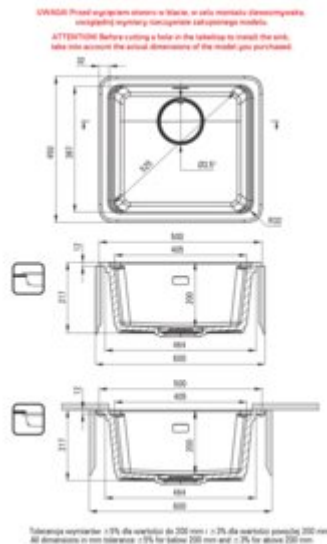

MOMI Ceramic sink, 1-bowl

Product code: ZCM_610A

EAN: 5908322031052

Color: gloss white

Warranty [years]: 2

Sink

Finish	white
Surface type	shine
Material	ceramic
Installation method	undermount
Number of bowls	1
Minimum cabinet width [mm]	600
Width [mm]	450
Length [mm]	500
Height [mm]	250
Bowl depth [mm]	200
Cut-out Length [mm]	480
Cut-out Width [mm]	430
Cut-out Length [mm]	405
Cut-out Width [mm]	390
Reversible	yes
Equipped with accessories	yes
Drain diameter	3.5"

Sink waste kit

Finish	steel
Plug type	manual
Low siphon/ Space saver	yes
possibility to connect a dishwasher/ washing machine	yes

Features:

- Deep bowl
- Harmonious design
- Chopping board included
- Granite drain cover
- Under-mounting possible
- The sink is equipped with fittings with a connection to the dishwasher
- Hard and durable ceramics does not lose its properties with long use
- Space-saving siphon which facilitates e.g. sorting waste
- Deante Design Studio Collection