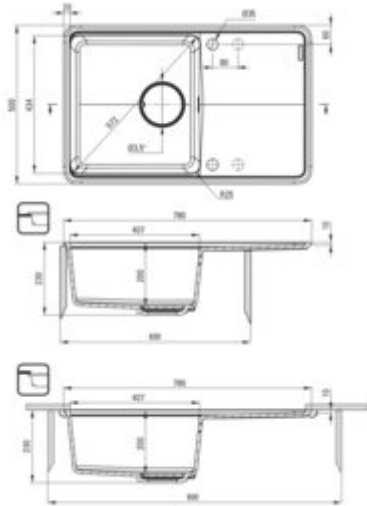

Product code: ZKM_A113

EAN: 5907650831020

Color: alabaster

Warranty [years]: 18

Sink

Finish	alabaster
Surface type	matte
Material	granite
Installation method	inset, undermount
Number of bowls	1
Minimum cabinet width [mm]	600
Width [mm]	500
Length [mm]	780
Height [mm]	230
Bowl depth [mm]	200
Cut-out Length [mm]	760
Cut-out Width [mm]	480
Cut-out Length [mm]	740
Cut-out Width [mm]	460
Reversible	yes
Equipped with accessories	yes
Drain diameter	3.5"
Number of holes	2
Number of pre-drilled holes	2
Additional features	cutting board included, drain cover included

Sink waste kit

Finish	steel
Plug type	automatic, with a button
Low siphon/ Space saver	yes
possibility to connect a dishwasher/ washing machine	yes

Features:

- Deante Design Studio Collection
- Harmonious design
- Deep bowl
- Under-mounting possible
- ATTENTION! Before cutting a hole in the tabletop to install the sink, take into account th
- Granite drain cover
- Automatic CLICK plug
- Chopping board included
- Properties of Deante granite: resistance to impact, high temperature, discoloration, therm
- Hydrophobic properties repel water molecules
- Space-saving siphon which facilitates e.g. sorting waste
- Dedicated cleaning agent, safe for cleaned surfaces
- The finish enriched with silver ions adds antiseptic properties