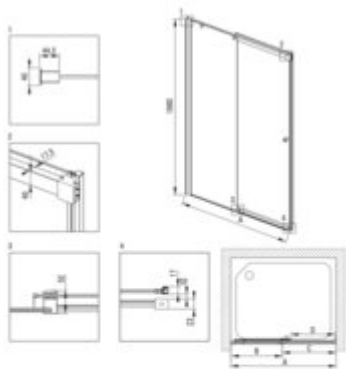

KERRIA PLUS Shower doors

Product code: KTSP010P
EAN: 5907650820352
Color: chrome
Warranty [years]: 5

Shower door

Finish	chrome
Width [mm]	1000
Height [mm]	2000
Glass finish	transparent
Glass thickness [mm]	6
Active cover installation	yes
Masking of assembly elements	to be completed with KTS walk-in
Profiles levelling the curvature of the walls	yes
Holders	with safety
Tempered glass TOTAL WHITE	yes
Reversible doors	yes
Silent closing	yes
Installation without shower tray possible	yes
Lifting hinges	no
Hinges flush with the glass	no
possibility to cut the upper guide and threshold strip	yes
Side dimension [mm]	1010

Features:

- Hydrophobic Active-Cover coating that makes it easier for water to run off the glass
- Covering of assembly elements
- TOTALWHITE transparent glass
- Profiles leveling the curvature of the walls
- Safe and durable tempered glass
- Dedicated cleaning agent, safe for cleaned surfaces
- Dedicated to Active Cover surfaces
- Reversible door that allows the cabin to be mounted on the right or left side
- The profile system makes it possible to reduce the curvature of the walls
- Only the best materials, the quality of which has been confirmed by laboratory tests
- Precise door closing through lifting hinges
- Resistance to impacts, chemicals and stains in accordance with PN-EN 14428+A1:2008 norm, c
- The shower enclosure can be installed directly on tiles or on Correo (KQR) granite shower trays as well as Kerria Plus (KTS) and Silia (KSKA) acrylic shower trays.