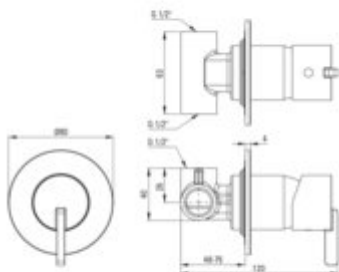

SILIA

Shower mixer, concealed

Product code: BQS_C44L

EAN: 5907650869108

Color: brushed bronze

Warranty [years]: 7

Mixer

Finish brushed bronze

Material brass

Mixer type single-handle, mixer

Installation method concealed

Flow class [l/min] S - 15.1-19.8 l/min

Acoustic group [dB] I (x ≤ 20)

Mixer cartridge

Ceramic cartridge size 35 mm

Features: