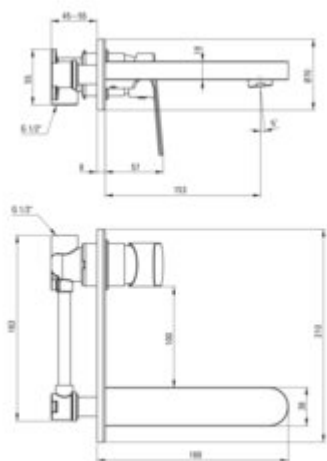

ALPINIA

Washbasin tap, concealed

Product code: BGA_054L

EAN: 5908212062524

Color: chrome

Warranty [years]: 7

Mixer

Finish	chrome
Material	brass
Mixer type	single-handle, mixer
Installation method	concealed
Flow class [l/min]	Z - 4-9 l/min
Acoustic group [dB]	II (20 < x <= 30)

Mixer cartridge

Ceramic cartridge size	35 mm
------------------------	-------

Spout

Mixer spout range [mm]	153
Material	brass

Aerator

Aerator type	honeycomb
Aerator size	M24

Features:

- Light and subtle design
- The mixer body is made of the highest quality brass
- The mixer is equipped with a stream aerator
- Flush-mounted installation ensures the aesthetics of the bathroom
- Z flow class (4-9 l/min) allowing for water consumption reduction
- Only the best materials, the quality of which has been confirmed by laboratory tests
- Cleaning agent for fixtures in all colors available
- The faucet includes a concealed element