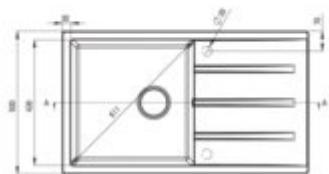

### Sink

|                             |                     |
|-----------------------------|---------------------|
| Finish                      | anthracite metallic |
| Surface type                | matte               |
| Material                    | granite             |
| Installation method         | inset               |
| Number of bowls             | 1                   |
| Minimum cabinet width [mm]  | 600                 |
| Width [mm]                  | 500                 |
| Length [mm]                 | 860                 |
| Height [mm]                 | 210                 |
| Bowl depth [mm]             | 196                 |
| Cut-out Length [mm]         | 840                 |
| Cut-out Width [mm]          | 480                 |
| Reversible                  | yes                 |
| Equipped with accessories   | yes                 |
| Drain diameter              | 3.5"                |
| Number of pre-drilled holes | 2                   |