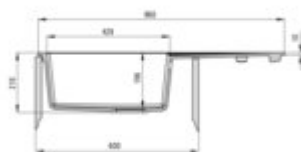

### Sink

|                             |                     |
|-----------------------------|---------------------|
| Finish                      | anthracite metallic |
| Surface type                | matte               |
| Material                    | granite             |
| Installation method         | inset               |
| Number of bowls             | 1                   |
| Minimum cabinet width [mm]  | 600                 |
| Width [mm]                  | 500                 |
| Length [mm]                 | 860                 |
| Height [mm]                 | 210                 |
| Bowl depth [mm]             | 196                 |
| Cut-out Length [mm]         | 840                 |
| Cut-out Width [mm]          | 480                 |
| Reversible                  | yes                 |
| Equipped with accessories   | yes                 |
| Drain diameter              | 3.5"                |
| Number of pre-drilled holes | 2                   |