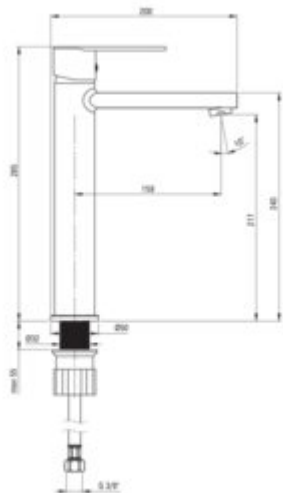

TUBO

Washbasin tap, tall

Product code: BUT_020K

EAN: 5907650827627

Color: chrome

Warranty [years]: 7

Mixer

Finish	chrome
Material	brass
Mixer type	single-handle, mixer
Installation method	standing
Total mixer height [mm]	285
Flow class [l/min]	Z - 4-9 l/min
Acoustic group [dB]	I (x <= 20)

Mixer cartridge

Ceramic cartridge size	35 mm
------------------------	-------

Spout

Spout type	still
Mixer spout range [mm]	158

Aerator

Aerator type	honeycomb
Aerator size	M24

Connecting hose

Length [mm]	450
Installation thread	3/8"
Connection thread	M10

Features:

- The mixer is equipped with a stream aerator
- The mixer body is made of the highest quality brass
- Z flow class (4-9 l/min) allowing for water consumption reduction
- The mounting sleeve facilitates the installation of the mixer
- 45 cm connection hoses included
- Only the best materials, the quality of which has been confirmed by laboratory tests
- Cleaning agent for fixtures in all colors available