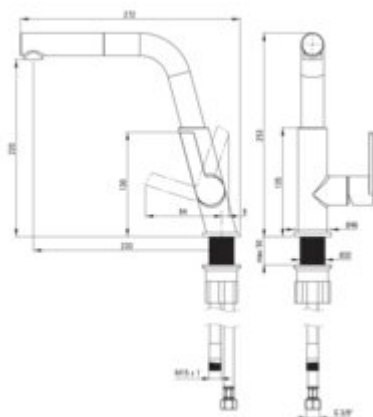

## Mixer

Finish	titanium
Material	brass
Mixer type	single-handle, mixer
Installation method	standing
Total mixer height [mm]	253
Flow class [l/min]	Z - 4-9 l/min
Acoustic group [dB]	II (20 < x <= 30)
Check valves	yes

## Mixer cartridge

Ceramic cartridge size	25 mm
------------------------	-------

## Spout

Spout type	pull-out, swivel
Mixer spout range [mm]	233

## Connecting hose

Length [mm]	450
Installation thread	3/8"
Connection thread	M8