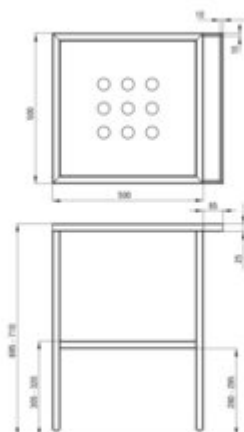

Standing bathroom console

Product code: CST_X50A

EAN: 5908212063507

Color: nero

Warranty [years]: 2

Finish	nero
Surface type	matte
Installation method	standing
Width [mm]	500
Length [mm]	565
Height [mm]	700
Material	stainless steel
Reversible	yes
Adjustable feet	yes
Mounting kit included	yes