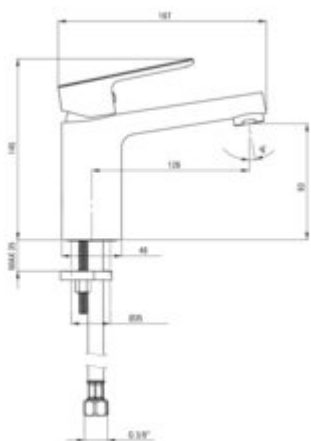

MARO

Washbasin tap

Product code: BLO_N20M

EAN: 5907650816676

Color: nero

Warranty [years]: 5

Mixer

| | |
|---------------------|----------------------|
| Finish | nero |
| Material | brass |
| Mixer type | single-handle, mixer |
| Installation method | standing |
| Flow class [l/min] | S - 15.1-19.8 l/min |
| Acoustic group [dB] | II (20 < x <= 30) |

Mixer cartridge

| | |
|------------------------|-------|
| Ceramic cartridge size | 35 mm |
|------------------------|-------|

Spout

| | |
|------------|-------|
| Spout type | still |
| Material | brass |

Aerator

| | |
|--------------|-----------|
| Aerator type | honeycomb |
| Aerator size | M24 |

Connecting hose

| | |
|---------------------|------|
| Length [mm] | 450 |
| Installation thread | 3/8" |
| Connection thread | M10 |