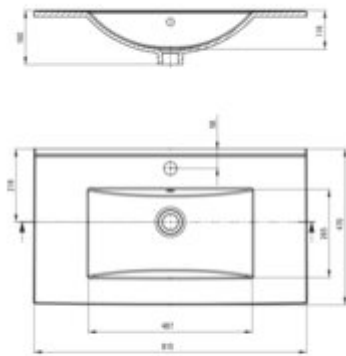

TUBO

Ceramic washbasin, recessed

Product code: CTU_648M

EAN: 5907650880318

Color: white

Warranty [years]: 10

Finish	white
Material	ceramic
Installation method	furniture, recessed
Width [mm]	470
Length [mm]	815
Height [mm]	160
Depth [mm]	116
Hole for the tap	yes

Features:

- Hard and durable ceramics does not lose its properties with long use
- Antibacterial coating, preventing the growth of microorganisms
- Only the best materials, the quality of which has been confirmed by laboratory tests
- Dedicated cleaning agent, safe for cleaned surfaces