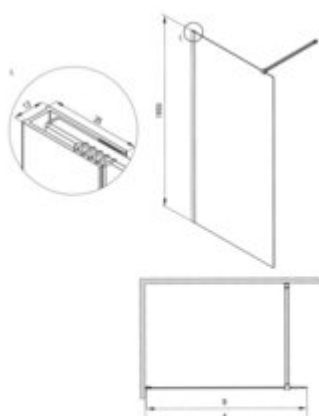

PRIZMA
Shower wall, walk-in

Product code: KTJ_R38P
EAN: 5907650839316
Color: brushed gold
Warranty [years]: 5

Shower door

rails adjustable stiffening the cabin

Showe cabin

Finish	brushed gold
Width [mm]	800
Height [mm]	1950
Glass finish	transparent
Glass thickness [mm]	6
Active cover	yes
Side dimension [mm]	780
Tempered glass TOTAL WHITE	no
Reversible doors	yes
Installation without shower tray	yes possible

Features:

- Only the best materials, the quality of which has been confirmed by laboratory tests
- Hydrophobic Active-Cover coating that makes it easier for water to run off the glass
- Possibility to install the cabin without a shower tray, directly on the tiles
- Safe and durable tempered glass
- Dedicated to Active Cover surfaces
- Resistance to impacts, chemicals and stains in accordance with PN-EN 14428+A1:2008 norm, c
- Reversible door that allows the cabin to be mounted on the right or left side
- Dedicated cleaning agent, safe for cleaned surfaces
- Free combination of elements
- Coating applied using the PVD method