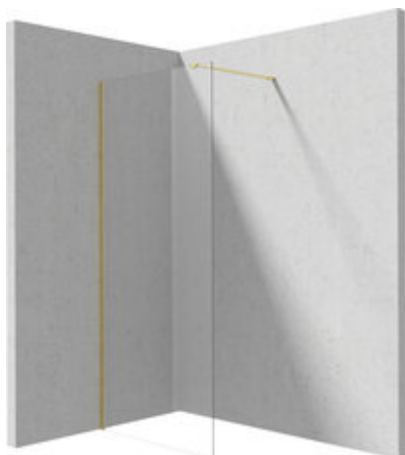

PRIZMA
Shower wall, walk-in

Product code: KTJ_R38P
EAN: 5907650839316
Color: brushed gold
Warranty [years]: 5

Shower door

rails adjustable stiffening the cabin

Showe cabin

Finish	brushed gold
Width [mm]	800
Height [mm]	1950
Glass finish	transparent
Glass thickness [mm]	6
Active cover	yes
Side dimension [mm]	780
Tempered glass TOTAL WHITE	no
Reversible doors	yes
Installation without shower tray	yes possible

Features:

- Only the best materials, the quality of which has been confirmed by laboratory tests
- Hydrophobic Active-Cover coating that makes it easier for water to run off the glass
- Possibility to install the cabin without a shower tray, directly on the tiles
- Safe and durable tempered glass
- Dedicated to Active Cover surfaces
- Resistance to impacts, chemicals and stains in accordance with PN-EN 14428+A1:2008 norm, c
- Reversible door that allows the cabin to be mounted on the right or left side
- Dedicated cleaning agent, safe for cleaned surfaces
- Free combination of elements
- Coating applied using the PVD method