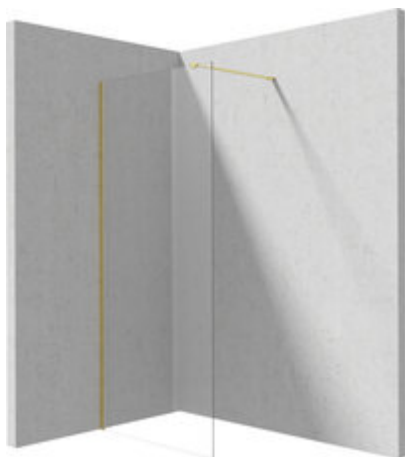

# PRIZMA Shower wall, walk-in

**Product code:** KTJ\_R30P

**EAN:** 5907650881636

**Color:** brushed gold

**Warranty [years]:** 5

Model	Size	A (mm)	B (mm)
KTJ_R30P	900x1950	800	1950
KTJ_R30P	900x1950	900	1950
KTJ_R30P	900x1950	1000	1950
KTJ_R30P	1000x1950	900	1950
KTJ_R30P	1000x1950	1000	1950
KTJ_R30P	1000x1950	1100	1950

## Shower door

rails adjustable stiffening the cabin

## Showe cabin

Width [mm]	1000
Height [mm]	1950
Glass finish	transparent
Glass thickness [mm]	6
Active cover	yes
Side dimension [mm]	980
Reversible doors	yes
Installation without shower tray	yes possible

## Features:

- Safe and durable tempered glass
- Possibility to install the cabin without a shower tray, directly on the tiles
- Hydrophobic Active-Cover coating that makes it easier for water to run off the glass
- Dedicated to Active Cover surfaces
- Only the best materials, the quality of which has been confirmed by laboratory tests
- Reversible door that allows the cabin to be mounted on the right or left side
- Resistance to impacts, chemicals and stains in accordance with PN-EN 14428+A1:2008 norm, c
- Can be combined with a second sliding wall and the Prizma walk-in shower wall
- Possibility of mounting the cabin directly on tiles or on Correo granite (KQR) and Kerria Plus acrylic (KTS) shower trays
- Free combination of elements
- Innovative and easy to maintain brushed gold coating