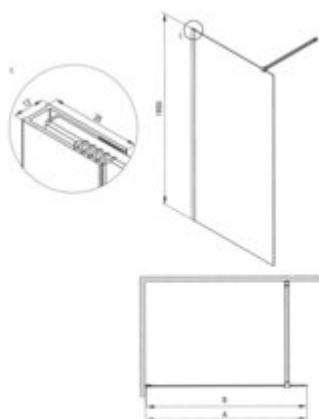

# PRIZMA Shower wall, walk-in

**Product code:** KTJ\_R30P

**EAN:** 5907650881636

**Color:** brushed gold

**Warranty [years]:** 5

Model	Size	A (mm)	B (mm)
KTJ_R30P	900x1950	800	1950
KTJ_R30P	900x1950	900	1950
KTJ_R30P	900x1950	1000	1950
KTJ_R30P	1000x1950	900	1950
KTJ_R30P	1000x1950	1000	1950
KTJ_R30P	1000x1950	1100	1950

## Shower door

rails adjustable stiffening the cabin

## Showe cabin

Width [mm]	1000
Height [mm]	1950
Glass finish	transparent
Glass thickness [mm]	6
Active cover	yes
Side dimension [mm]	980
Reversible doors	yes
Installation without shower tray	yes possible

## Features:

- Safe and durable tempered glass
- Possibility to install the cabin without a shower tray, directly on the tiles
- Hydrophobic Active-Cover coating that makes it easier for water to run off the glass
- Dedicated to Active Cover surfaces
- Only the best materials, the quality of which has been confirmed by laboratory tests
- Reversible door that allows the cabin to be mounted on the right or left side
- Resistance to impacts, chemicals and stains in accordance with PN-EN 14428+A1:2008 norm, c
- Can be combined with a second sliding wall and the Prizma walk-in shower wall
- Possibility of mounting the cabin directly on tiles or on Correo granite (KQR) and Kerria Plus acrylic (KTS) shower trays
- Free combination of elements
- Innovative and easy to maintain brushed gold coating