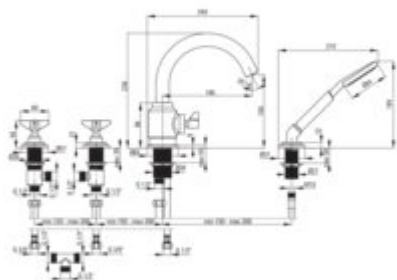

### Mixer

Finish	chrome
Material	brass
Mixer type	two-handle
Installation method	standing
Total mixer height [mm]	238
Flow class [l/min]	S - 15.1-19.8 l/min
Acoustic group [dB]	I (x <= 20)

### Mixer cartridge

Ceramic cartridge size	1/2"
------------------------	------

### Spout

Spout type	still
Mixer spout range [mm]	195
Material	stainless steel

### Connecting hose

Length [mm]	450
Installation thread	3/8"
Connection thread	M8