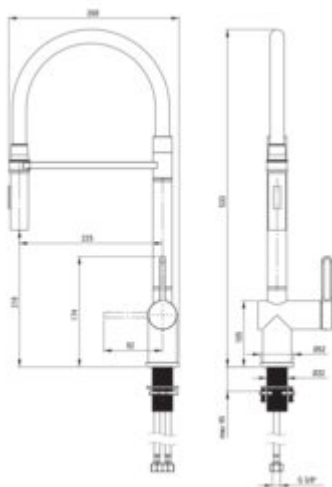

MAGNETIC Kitchen tap

Product code: BRM_N72M

EAN: 5907650864141

Color: nero

Warranty [years]: 7

Mixer

| | |
|---------------------|----------------------|
| Finish | nero |
| Material | steel 304 |
| Mixer type | single-handle, mixer |
| Installation method | standing |
| Flow class [l/min] | Z - 4-9 l/min |
| Acoustic group [dB] | I (x <= 20) |

Mixer cartridge

| | |
|------------------------|-------|
| Ceramic cartridge size | 35 mm |
|------------------------|-------|

Spout

| | |
|------------|-----------|
| Spout type | elastic |
| Material | steel 304 |

Aerator

| | |
|--------------|-----------|
| Aerator type | honeycomb |
|--------------|-----------|

Connecting hose

| | |
|---------------------|------|
| Length [mm] | 600 |
| Installation thread | 3/8" |
| Connection thread | M10 |

Hand shower

| | |
|---------------------|---|
| Number of functions | 2 |
|---------------------|---|

Features:

- Deante Design Studio Collection
- Innovative, durable and easy to clean Nero coating
- The mixer is equipped with a stream aerator
- Z flow class (4-9 l/min) allowing for water consumption reduction
- The mounting sleeve facilitates the installation of the mixer
- 2-function spout
- Magnetic spout holder
- 45 cm connection hoses included