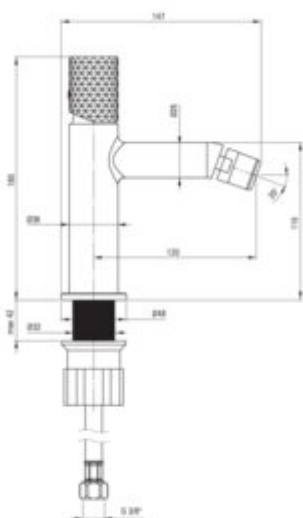

## Bidet tap

Product code: BHS\_F30M

EAN: 5907650886648

Color: brushed steel

Warranty [years]: 7

### Mixer

Finish	steel
Material	brass
Mixer type	single-handle, mixer
Installation method	standing
Total mixer height [mm]	164
Flow class [l/min]	Z - 4-9 l/min
Acoustic group [dB]	I (x <= 20)

### Mixer cartridge

Ceramic cartridge size	25 mm
------------------------	-------

### Connecting hose

Length [mm]	450
Installation thread	3/8"
Connection thread	M10