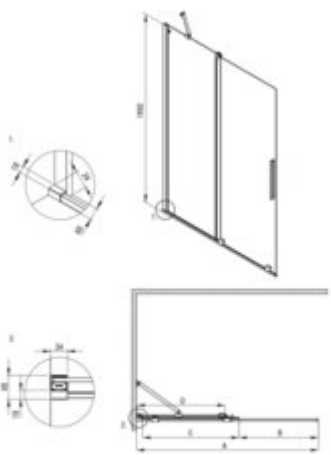

PRIZMA Shower wall, walk-in

Product code: KTJ_Z34R

EAN: 5907650881421

Color: gold

Warranty [years]: 5

Model	Size	A (mm)	B (mm)	C (mm)	D (mm)
KTJ X30R	800x1950	790-800	210	400	270
KTJ X30R	900x1950	890-900	260	470	320
KTJ X30R	1000x1950	990-1000	310	520	370
KTJ X30R	1200x1950	1190-1200	510	620	570
KTJ X34R	1400x1950	1390-1400	610	720	670

Width [mm]	1400
Height [mm]	1950
Glass finish	transparent
Glass thickness [mm]	6
Active cover	yes
Side dimension [mm]	1400
Railings	short to perpendicular wall/long to parallel wall
Reversible doors	yes
Installation without shower tray possible	yes

Features:

- Safe and durable tempered glass
- Possibility to install the cabin without a shower tray, directly on the tiles
- Hydrophobic Active-Cover coating that makes it easier for water to run off the glass
- Dedicated to Active Cover surfaces
- Only the best materials, the quality of which has been confirmed by laboratory tests
- Reversible door that allows the cabin to be mounted on the right or left side
- The set includes two rails - short and long
- Resistance to impacts, chemicals and stains in accordance with PN-EN 14428+A1:2008 norm, c
- Can be combined with a second sliding wall and the Prizma walk-in shower wall
- Possibility of mounting the cabin directly on tiles or on Correo granite (KQR) and Kerria Plus acrylic (KTS) shower trays
- Free combination of elements