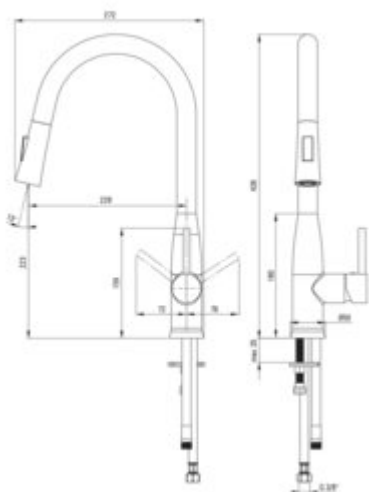

Product code: BDH_N72M

EAN: 5907650821274

Color: nero

Warranty [years]: 7

Mixer

Finish	nero
Material	brass
Mixer type	single-handle, mixer
Installation method	standing
Total mixer height [mm]	439
Flow class [l/min]	Z - 4-9 l/min
Acoustic group [dB]	I (x <= 20)
Check valves	yes

Mixer cartridge

Ceramic cartridge size	35 mm
------------------------	-------

Spout

Spout type	pull-out
Mixer spout range [mm]	229
Material	stainless steel

Aerator

Aerator type	honeycomb
Aerator size	M16

Connecting hose

Length [mm]	450
Installation thread	3/8"
Connection thread	M10

Hose

Length [mm]	1500
-------------	------

Hand shower

Number of functions	2
---------------------	---

Features:

- Innovative, durable and easy to clean Nero coating
- The mixer body is made of the highest quality brass
- The mixer is equipped with a stream aerator
- The mixer with functional pull-out spout
- 2-function spout
- 45 cm connection hoses included
- Z flow class (4-9 l/min) allowing for water consumption reduction
- The mixer is equipped with non-return valves so that the mixed water does not flow back in
- Only the best materials, the quality of which has been confirmed by laboratory tests
- Cleaning agent for fixtures in all colors available