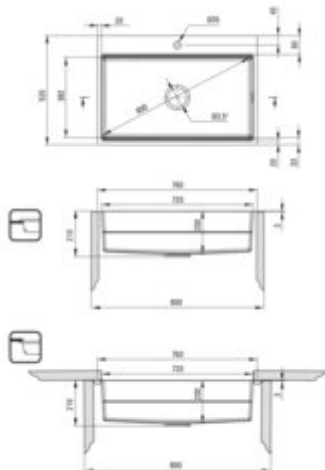

MAGNETIC

Steel sink, 1-bowl

Product code: ZRM_010B

EAN: 5908212062760

Color: brushed steel

Warranty [years]: 2

Sink

Finish	steel
Surface type	brushed
Material	steel 304
Installation method	inset, undermount, flush
Number of bowls	1
Minimum cabinet width [mm]	800
Width [mm]	520
Length [mm]	760
Height [mm]	219
Bowl depth [mm]	205
Cut-out Length [mm]	740
Cut-out Width [mm]	500
Cut-out Length [mm]	720
Cut-out Width [mm]	383
Steel thickness [mm]	1
Equipped with accessories	yes
Drain diameter	3.5"
Number of holes	1

Sink waste kit

Finish	steel
Plug type	manual
Low siphon/ Space saver	yes
possibility to connect a dishwasher/ washing machine	yes

Features:

-
- Finish - brushed steel
- Space-saving siphon which facilitates e.g. sorting waste
- ATTENTION! Before cutting a hole in the tabletop to install the sink, take into account th