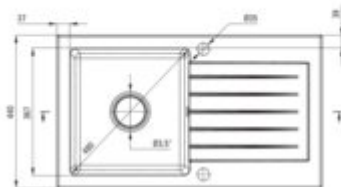

#### Sink

Finish	graphite
Surface type	matte
Material	granite
Installation method	inset
Number of bowls	1
Minimum cabinet width [mm]	500
Width [mm]	440
Length [mm]	760
Height [mm]	160
Bowl depth [mm]	150
Cut-out Length [mm]	740
Cut-out Width [mm]	420
Reversible	yes
Equipped with accessories	yes
Drain diameter	3.5"
Number of holes	2