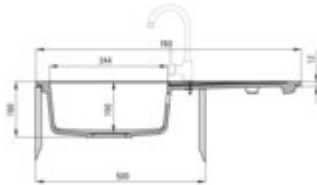

#### Sink

Finish	graphite
Surface type	matte
Material	granite
Installation method	inset
Number of bowls	1
Minimum cabinet width [mm]	500
Width [mm]	440
Length [mm]	760
Height [mm]	160
Bowl depth [mm]	150
Cut-out Length [mm]	740
Cut-out Width [mm]	420
Reversible	yes
Equipped with accessories	yes
Drain diameter	3.5"
Number of holes	2