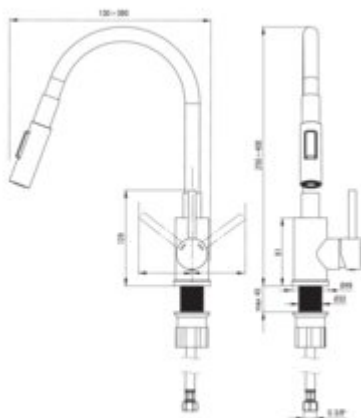

LUNO

Kitchen tap

Product code: BOC_W740
EAN: 5907650850441
Color: bianco, brushed steel
Warranty [years]: 2

Mixer

Finish	steel, white
Material	steel 304
Mixer type	single-handle, mixer
Installation method	standing
Total mixer height [mm]	400
Flow class [l/min]	A <= 15 (9.1 - 15)
Acoustic group [dB]	I (x <= 20)

Mixer cartridge

Ceramic cartridge size	35 mm
------------------------	-------

Spout

Spout type	elastic
Mixer spout range [mm]	380

Connecting hose

Length [mm]	600
Installation thread	3/8"
Connection thread	M10

Hand shower

Number of functions	2
---------------------	---

Features:

- Z flow class (4-9 l/min) allowing for water consumption reduction
- The mounting sleeve facilitates the installation of the mixer
- 45 cm connection hoses included
- 2-function spout
- Only the best materials, the quality of which has been confirmed by laboratory tests
- Dedicated cleaning agent, safe for cleaned surfaces