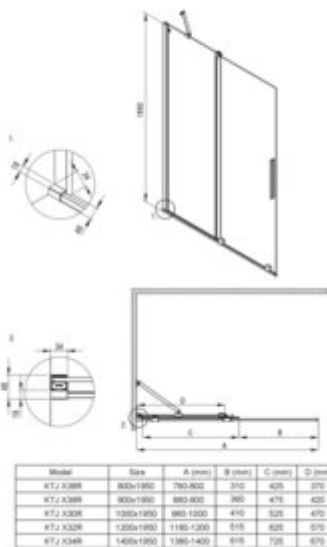

PRIZMA
Shower cabin, rectangular

Product code: KPNOP14S07

EAN: 5907650899747

Color: chrome

Warranty [years]: 5

Showe cabin (KTJ_034R)

Finish	chrome
Width [mm]	1400
Height [mm]	1950
Glass finish	transparent
Glass thickness [mm]	6
Active cover	yes
Side dimension [mm]	1400
Railings	short to perpendicular wall/long to parallel wall
Reversible doors	yes
Installation without shower tray possible	yes

Showe cabin (KTJ_037P)

Finish	chrome
Width [mm]	700
Height [mm]	1950
Glass finish	transparent
Glass thickness [mm]	6
Active cover	yes
Side dimension [mm]	680
Reversible doors	yes
Installation without shower tray possible	yes

Shower door

rails	adjustable stiffening the cabin
-------	---------------------------------

Features:

- Safe and durable tempered glass
- Hydrophobic Active-Cover coating that makes it easier for water to run off the glass
- Dedicated to Active Cover surfaces
- Only the best materials, the quality of which has been confirmed by laboratory tests
- Possibility to install the cabin without a shower tray, directly on the tiles
- Resistance to impacts, chemicals and stains in accordance with PN-EN 14428+A1:2008 norm, c
- Free combination of elements
- Dedicated cleaning agent, safe for cleaned surfaces