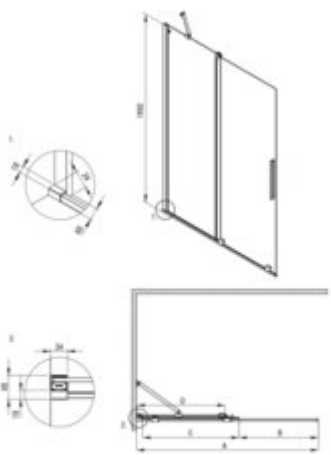

PRIZMA

Shower wall, walk-in

Product code: KTJ_Z38R

EAN: 5907650889434

Color: gold

Warranty [years]: 5

Model	Size	A (mm)	B (mm)	C (mm)	D (mm)
KTJ_Z38R	800x1950	790-800	210	400	270
KTJ_Z38R	900x1950	890-900	260	470	320
KTJ_Z38R	1200x1950	1180-1200	310	520	370
KTJ_Z38R	1200x1950	1180-1200	310	520	370
KTJ_Z38R	1400x1950	1380-1400	310	720	370

Finish	gold
Width [mm]	800
Height [mm]	1950
Glass finish	transparent
Glass thickness [mm]	6
Active cover	yes
Side dimension [mm]	800
Railings	short to perpendicular wall/long to parallel wall
Reversible doors	yes
Installation without shower tray possible	yes
Possibility to install a railing to a perpendicular wall	yes